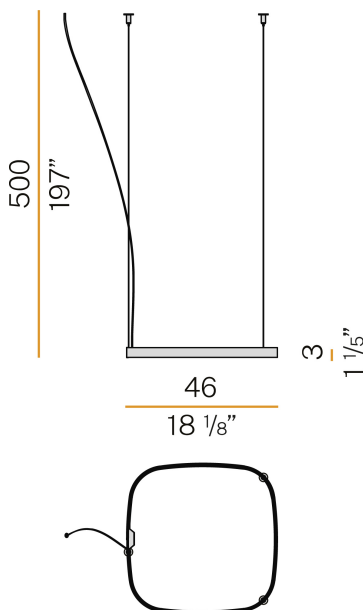

### Data sheet

CODE	M03219.050.0410
SYSTEM POWER CONSUMPTION	25W
EFFICACY	81.56lm/W
LIGHT SOURCE	LED
LIGHT SOURCE LIFETIME	L70 (B50) 60.000h
COLOUR TEMPERATURE	3000K Ra>90
LIGHT DISTRIBUTION	diffused
POWER SUPPLY	24V DC
DRIVER	remote not included
NOMINAL LUMINOUS FLUX	2835lm
LUMEN OUTPUT	2039lm
EFFICIENCY	71.9%
WEIGHT	0.92 Kg
PROTECTION DEGREE	IP20
COLOUR TOLLERANCES	SDCM 3
PACKING DIMENSIONS (CM)	58,0 x 58,0 x 10,0

Extruded polycarbonate diffuser with opaline finish.

Suspension kit with griplocks and 5m (196,9") long steel cables.

5m (196,9") long power cable in transparent PVC.

Provided without power canopy.

### Technical drawing